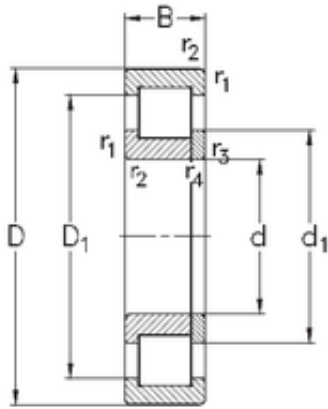

KFY MANUFACTURING MEXICO LIMITED

130 mm x 280 mm x 93 mm NKE NUP2326-E-MPA cylindrical roller bearings

Bearing No. NUP2326-E-MPA

Size	130x280x93 mm
Bore Diameter	130 mm
Outer Diameter	280 mm
Width	93 mm
d	130 mm
F	167 mm
D	280 mm
B	93 mm
C	93 mm
r1 min.	4 mm
r2 min.	4 mm
r3 min.	4 mm
r4 min.	4 mm
Weight	29,6 Kg
Basic dynamic load rating (C)	1028 kN
Basic static load rating (C0)	1238 kN

NUP2326-E-MPA Bearing 2D drawings and 3D CAD models