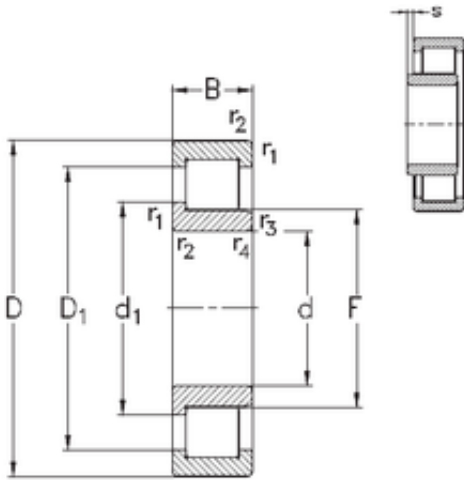

# KFY MANUFACTURING MEXICO LIMITED

65 mm x 140 mm x 33 mm NKE NJ313-E-MA6 cylindrical roller bearings

Bearing No. NJ313-E-MA6

Size	65x140x33 mm
Bore Diameter	65 mm
Outer Diameter	140 mm
Width	33 mm
d	65 mm
F	82,5 mm
D	140 mm
B	33 mm
C	33 mm
r1 min.	2,1 mm
r2 min.	2,1 mm
r3 min.	2,1 mm
r4 min.	2,1 mm
S	1,5 mm
Weight	2,3 Kg
Basic dynamic load rating (C)	203 kN
Basic static load rating (C0)	193 kN

NJ313-E-MA6 Bearing 2D drawings and 3D CAD models