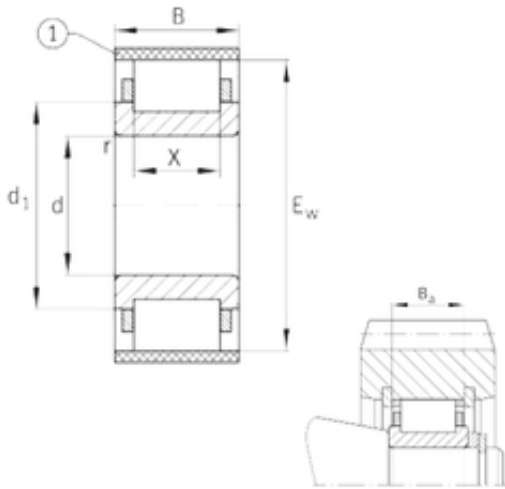

KFY MANUFACTURING MEXICO LIMITED

FAG RN2218-E-MPBX cylindrical roller bearings

Bearing No. RN2218-E-MPBX

| | |
|-------------------------------|--------------|
| Size | 90x145x40 mm |
| Bore Diameter | 90 mm |
| Outer Diameter | 145 mm |
| Width | 40 mm |
| d | 90 mm |
| Ew | 145 mm |
| B | 40 mm |
| Ba | 37,2 mm |
| X | 28 mm |
| d1 | 114,3 mm |
| r min. | 2 mm |
| Weight | 2,26 Kg |
| Basic dynamic load rating (C) | 285 kN |
| Basic static load rating (C0) | 315 kN |

RN2218-E-MPBX Bearing 2D drawings and 3D CAD models