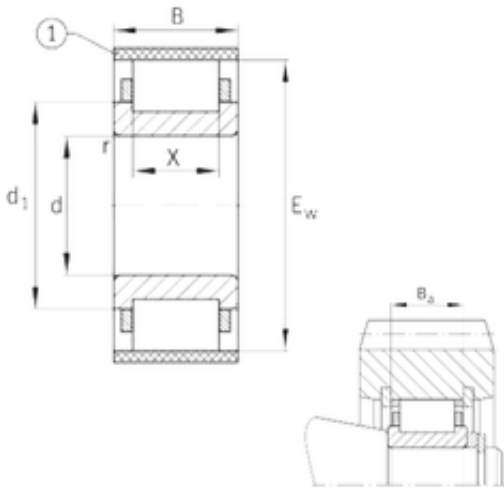

KFY MANUFACTURING MEXICO LIMITED

RN2205-E-MPBX Bearing 2D drawings and 3D CAD models

FAG RN2205-E-MPBX cylindrical roller bearings

Bearing No. RN2205-E-MPBX

Size	25x46.5x18 mm
Bore Diameter	25 mm
Outer Diameter	46,5 mm
Width	18 mm
d	25 mm
Ew	46,5 mm
B	18 mm
Ba	16,2 mm
X	11 mm
d1	34,7 mm
r min.	1 mm
Weight	0,112 Kg
Basic dynamic load rating (C)	41,5 kN
Basic static load rating (C0)	34,5 kN