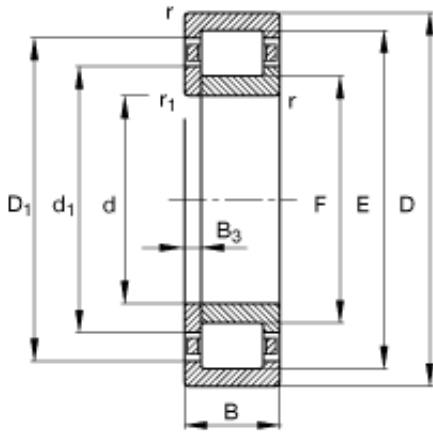

KFY MANUFACTURING MEXICO LIMITED

90 mm x 160 mm x 40 mm FAG NUP2218-E-TVP2 cylindrical roller bearings

Bearing No. NUP2218-E-TVP2

NUP2218-E-TVP2 Bearing 2D drawings and 3D CAD models

Size	90x160x40 mm
Bore Diameter	90 mm
Outer Diameter	160 mm
Width	40 mm
d	90 mm
D	160 mm
B	40 mm
B ₃	6 mm
D ₁	139,7 mm
D _{a max}	149 mm
d ₁	114,3 mm
d _{a min}	101 mm
d _{c min}	116 mm
E	145 mm
F	107 mm
r _{1 min}	2 mm
r _{a max}	2 mm
r _{min}	2 mm
m	3,29 kg / Weight
C _r	285000 N / Dynamic load rating (radial)
C _{0r}	315000 N / Static load rating (radial)
n _G	5200 1/min / Limiting speed