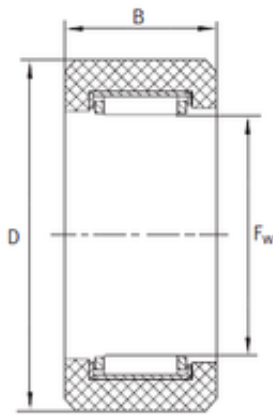

## INA FC66901.3 cylindrical roller bearings

Bearing No. FC66901.3

|                |                  |
|----------------|------------------|
| Size           | 28x33.82x18.8 mm |
| Bore Diameter  | 28 mm            |
| Outer Diameter | 33,82 mm         |
| Width          | 18,8 mm          |
| Fw             | 28 mm            |
| D              | 33,82 mm         |

FC66901.3 Bearing 2D drawings and 3D CAD models