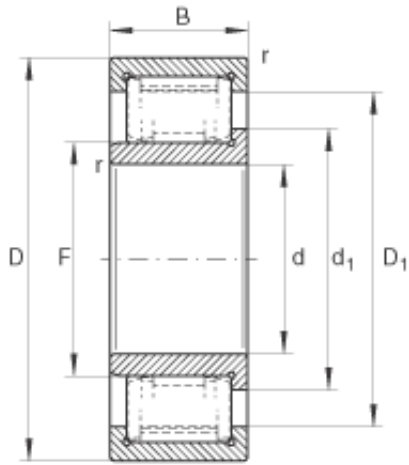

KFY MANUFACTURING MEXICO LIMITED

40 mm x 90 mm x 33 mm INA ZSL192308
cylindrical roller bearings

Bearing No. ZSL192308

ZSL192308 Bearing 2D drawings and 3D CAD models

Size	40x90x33 mm
Bore Diameter	40 mm
Outer Diameter	90 mm
Width	33 mm
d	40 mm
D	90 mm
B	33 mm
D ₁	75,2 mm
d ₁	57,5 mm
F	51,12 mm
r _{min}	1,5 mm
s	2 mm / Axial displacement
m	1 kg / Weight
C _r	160000 N / Dynamic load rating (radial)
C _{0r}	142000 N / Static load rating (radial)
C _{ur}	26500 N / Fatigue limit load, radial
n _G	10600 1/min / Limiting speed
Category	Bearings
Inventory	0.0
Manufacturer Name	SCHAEFFLER GROUP
Minimum Buy Quantity	N/A
Weight / Kilogram	1