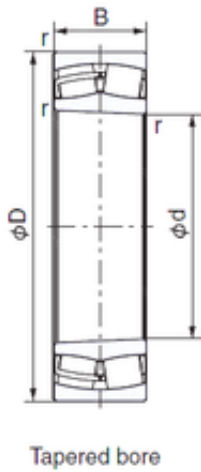

# KFY MANUFACTURING MEXICO LIMITED

120 mm x 260 mm x 86 mm NACHI 22324EXK  
cylindrical roller bearings

Bearing No. 22324EXK

Size	120x260x86 mm
Bore Diameter	120 mm
Outer Diameter	260 mm
Width	86 mm
d	120 mm
D	260 mm
B	86 mm
C	86 mm
r min.	3 mm
Weight	22,6 Kg
Basic dynamic load rating (C)	1250 kN
Basic static load rating (C0)	1130 kN
(Grease) Lubrication Speed	1800 r/min
(Oil) Lubrication Speed	2600 r/min
Calculation factor (e)	0,33
Calculation factor (Y0)	1,98
Calculation factor (Y1)	2,03

22324EXK Bearing 2D drawings and 3D CAD models