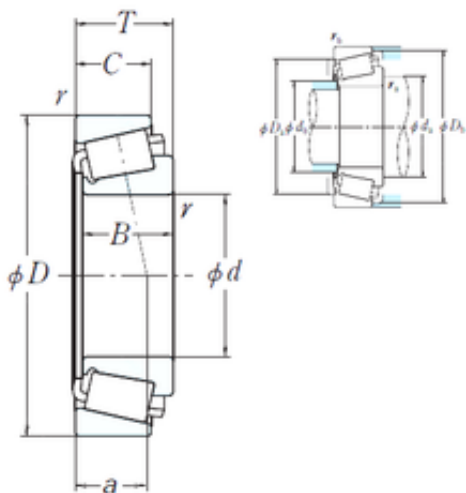

# KFY MANUFACTURING MEXICO LIMITED

425,45 mm x 685,698 mm x 142,8 mm NSK  
EE328167/328269 cylindrical roller bearings

Bearing No. EE328167/328269

EE328167/328269 Bearing 2D drawings and 3D CAD models

Size	425.45x685.698x142.875 mm
Bore Diameter	425,45 mm
Outer Diameter	685,698 mm
Width	142,875 mm
d	425,45 mm
D	685,698 mm
T	142,875 mm
B	142,8 mm
C	104,775 mm
R	12,7 mm
r	6,4 mm
a	135,1 mm
Da	630 mm
db	462 mm
da	497 mm
Db	661 mm
Weight	193 Kg
Basic dynamic load rating (C)	3050 kN
Basic static load rating (C0)	5700 kN
Calculation factor (e)	0,4
Calculation factor (Y0)	0,83