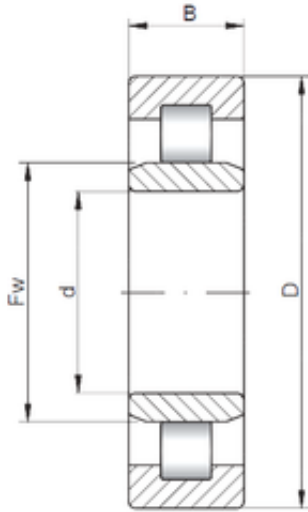

KFY MANUFACTURING MEXICO LIMITED

440 mm x 600 mm x 118 mm ISO NU3988
cylindrical roller bearings

Bearing No. NU3988

| | |
|----------------|----------------|
| Size | 440x600x118 mm |
| Bore Diameter | 440 mm |
| Outer Diameter | 600 mm |
| Width | 118 mm |
| d | 440 mm |
| D | 600 mm |
| B | 118 mm |
| C | 118 mm |

NU3988 Bearing 2D drawings and 3D CAD models