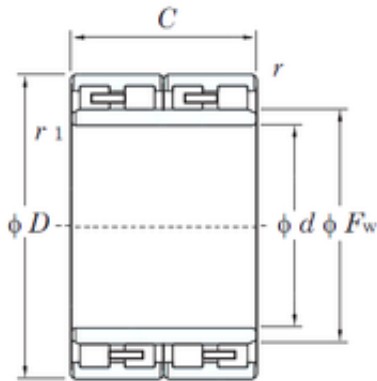

KFY MANUFACTURING MEXICO LIMITED

190 mm x 270 mm x 200 mm KOYO 314199
cylindrical roller bearings

Bearing No. 314199

314199 Bearing 2D drawings and 3D CAD models

Size	190x270x200 mm
Bore Diameter	190 mm
Outer Diameter	270 mm
Width	200 mm
d	190 mm
Fw	212 mm
D	270 mm
B	200 mm
C	200 mm
r min.	2 mm
r1 min.	2 mm
Weight	36.1 Kg
Basic dynamic load rating (C)	1460 kN
Bearing No.	314199
r(min)	2
Cr	1570
C0r	3080
Cu	368
r1(min)	2
da(min)	200
Da(max)	260
Da(min)	252
ra(max)	2
rb(max)	2
(Refer.) Mass(kg)	36.1