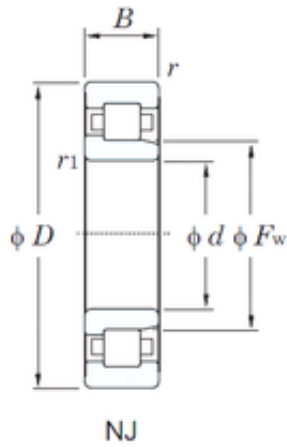

KFY MANUFACTURING MEXICO LIMITED

140 mm x 250 mm x 42 mm KOYO NJ228
cylindrical roller bearings

Bearing No. NJ228

Size	140x250x42 mm
Bore Diameter	140 mm
Outer Diameter	250 mm
Width	42 mm
d	140 mm
Fw	169 mm
D	250 mm
B	42 mm
C	42 mm
r min.	3 mm
r1 min.	3 mm
Weight	8.27 Kg
Basic dynamic load rating (C)	324 kN
Basic static load rating (C0)	421 kN
(Grease) Lubrication Speed	2400 r/min

NJ228 Bearing 2D drawings and 3D CAD models