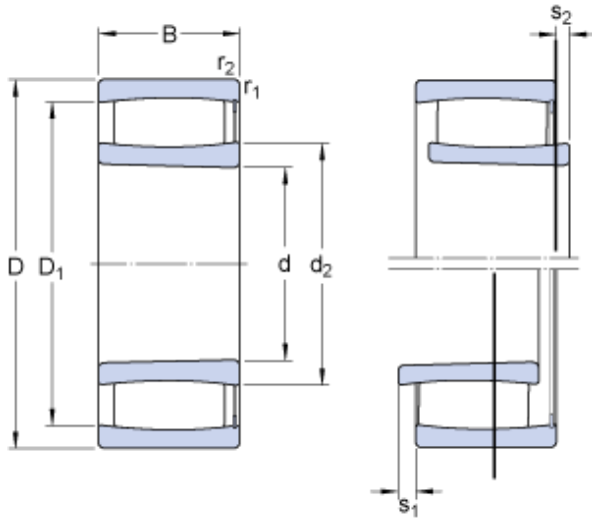

KFY MANUFACTURING MEXICO LIMITED

55 mm x 100 mm x 25 mm SKF C 2211 KV cylindrical roller bearings

Bearing No. C 2211 KV

C 2211 KV Bearing 2D drawings and 3D CAD models

Size	100x55x25 mm
Bore Diameter	100 mm
Outer Diameter	55 mm
Width	25 mm
d	55 mm
D	100 mm
B	25 mm
d ₂	65.8 mm
D ₁	86.7 mm
s ₁	8.6 mm
s ₂	5.4 mm
r _{1,2} - min.	1.5 mm
d _a - min.	60.6 mm
d _a - max.	80 mm
D _a - max.	91 mm
r _a - max.	1.5 mm
Basic dynamic load rating - C	132 kN
Basic static load rating - C ₀	134 kN
Fatigue load limit - P _u	15.6 kN
Limiting speed	3400 r/min
Factor - k ₁	0.094
Factor - k ₂	0.133
Category	Roller Bearings

KFY MANUFACTURING MEXICO LIMITED

Inventory	0.0
Manufacturer Name	SKF
Minimum Buy Quantity	N/A
Weight / Kilogram	0.806
EAN	7316570056853
Product Group	B04144
d_2	65.8 mm
D_1	86.7 mm
s_1 max.	8.6 mm
s_2 max.	5.4 mm
$r_{1,2}$ min.	1.5 mm
D_a max.	91 mm
r_a max.	1.5 mm
Basic dynamic load rating C	132 kN
Basic static load rating C_0	134 kN
Fatigue load limit P_u	15.6 kN
Misalignment factor k_1	0.094
Operating clearance factor k_2	0.133
Mass bearing	0.81 kg