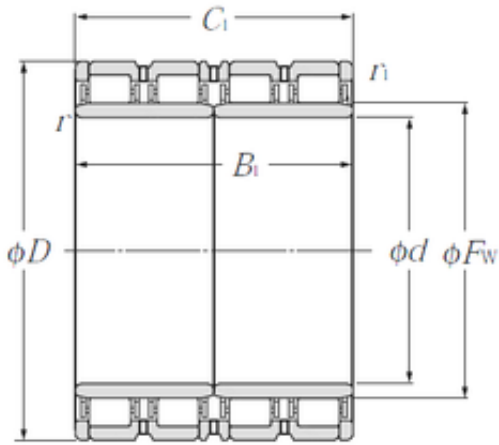

KFY MANUFACTURING MEXICO LIMITED

480 mm x 650 mm x 450 mm NTN E-4R9609 cylindrical roller bearings

Bearing No. E-4R9609

Size	480x650x450 mm
Bore Diameter	480 mm
Outer Diameter	650 mm
Width	450 mm
d	480 mm
Fw	525 mm
D	650 mm
B	450 mm
C	450 mm
r min.	9,5X20 ° mm
r1 min.	5 mm
Weight	395 Kg
Basic dynamic load rating (C)	7 100 kN

E-4R9609 Bearing 2D drawings and 3D CAD models