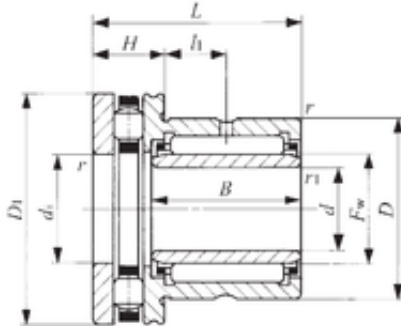

KFY MANUFACTURING MEXICO LIMITED

50 mm x 72 mm x 25,5 mm IKO NBXI 5040
complex bearings

Bearing No. NBXI 5040

NBXI 5040 Bearing 2D drawings and 3D CAD models

Bore Diameter	50 mm
Outer Diameter	72 mm
d	50 mm
Fw	60 mm
D	72 mm
D1	85 mm
B	25,5 mm
d1	60 mm
r min.	1 mm
r1 min.	1 mm
H	17 mm
L	40 mm
L1	12 mm
da min.	82 mm
db	59 mm
Weight	0,666 Kg
Dynamic load rating radial (C)	47,5 kN
Dynamic load rating axial (C)	64,6 kN
Static load rating radial (C0)	103 kN
Static load rating axial (C0)	224 kN