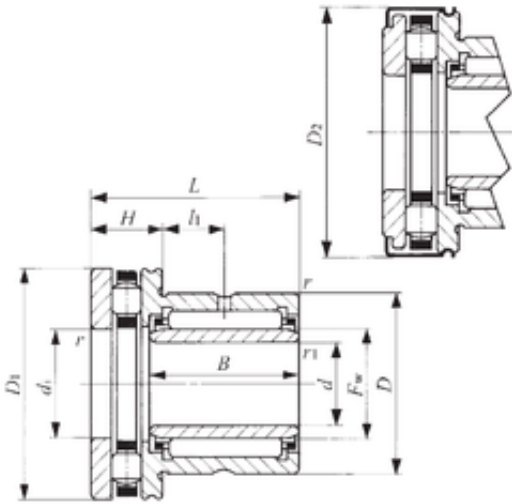

KFY MANUFACTURING MEXICO LIMITED

45 mm x 62 mm x 25 mm IKO NBXI 4535Z
complex bearings

Bearing No. NBXI 4535Z

NBXI 4535Z Bearing 2D drawings and 3D CAD models

Bore Diameter	45 mm
Outer Diameter	62 mm
d	45 mm
Fw	50 mm
D	62 mm
D1	70 mm
D2	71,5 mm
B	25 mm
d1	50 mm
r min.	0,6 mm
r1 min.	0,3 mm
H	14 mm
L	35 mm
L1	10 mm
da min.	67 mm
db	49 mm
Weight	0,396 Kg
Dynamic load rating radial (C)	42,2 kN
Dynamic load rating axial (C)	43,3 kN
Static load rating radial (C0)	83,4 kN
Static load rating axial (C0)	148 kN
Category	Bearings
Inventory	0.0
Manufacturer Name	IKO