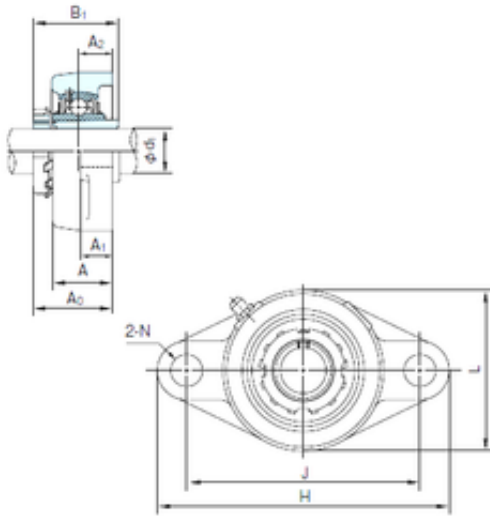

KFY MANUFACTURING MEXICO LIMITED

NACHI UKFL207+H2307 bearing units

Bearing No. UKFL207+H2307

Bore Diameter	30 mm
d1	30 mm
A0	41.5 mm
A	34 mm
A1	16 mm
B1	43 mm
H	161 mm
J	130 mm
L	90 mm
L1	94 mm
N	16 mm
Bolt (G)	M14
A2	19 mm

UKFL207+H2307 Bearing 2D drawings and 3D CAD models