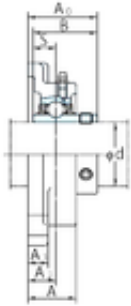

KFY MANUFACTURING MEXICO LIMITED

FYH UCF208E bearing units

Bearing No. UCF208E

Bore Diameter	40 mm
d	40 mm
A0	51,2 mm
A	36 mm
A1	15 mm
B	49,2 mm
J	102 mm
L	130 mm
N	14 mm
S	19 mm
Bolt (G)	1/2
A2	21 mm
Weight	1,9 Kg
Basic dynamic load rating (C)	29,1 kN
Basic static load rating (C0)	17,8 kN
Category	Bearings
Inventory	0.0
Manufacturer Name	FYH BEARING UNITS
Minimum Buy Quantity	N/A
Weight / Kilogram	0
Product Group	M06110

UCF208E Bearing 2D drawings and 3D CAD models