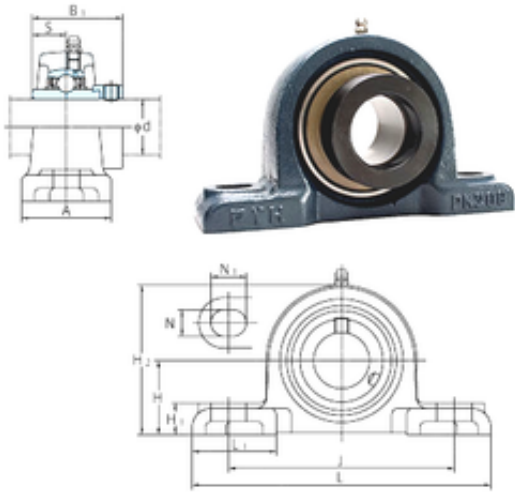

## FYH NAPK207-23 bearing units

Bearing No. NAPK207-23

Bore Diameter	36,5125 mm
d	36,5125 mm
H	46 mm
A	48 mm
B1	51,1 mm
H1	19 mm
H2	92 mm
J	127 mm
L	167 mm
L1	45 mm
N	14 mm
N1	19 mm
S	18,8 mm
Bolt (G)	1/2
Weight	2 Kg
Basic dynamic load rating (C)	25,7 kN
Basic static load rating (C0)	15,4 kN

NAPK207-23 Bearing 2D drawings and 3D CAD models