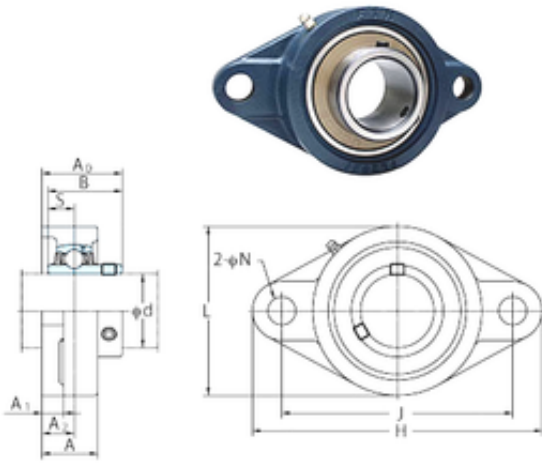

KFY MANUFACTURING MEXICO LIMITED

FYH UCFL215 bearing units

Bearing No. UCFL215

UCFL215 Bearing 2D drawings and 3D CAD models

Bore Diameter	75 mm
d	75 mm
A0	78,5 mm
A	56 mm
A1	20 mm
B	77,8 mm
H	275 mm
J	225 mm
L	165 mm
N	23 mm
S	33,3 mm
Bolt (G)	14,5
Bolt (G)	M20
A2	34 mm
Weight	6,4 Kg
Basic static load rating (C0)	67,4 kN
Category	Mounted Units & Inserts
Inventory	0.0
Manufacturer Name	FYH BEARING UNITS
Minimum Buy Quantity	N/A
Weight / Kilogram	0
Product Group	M06110