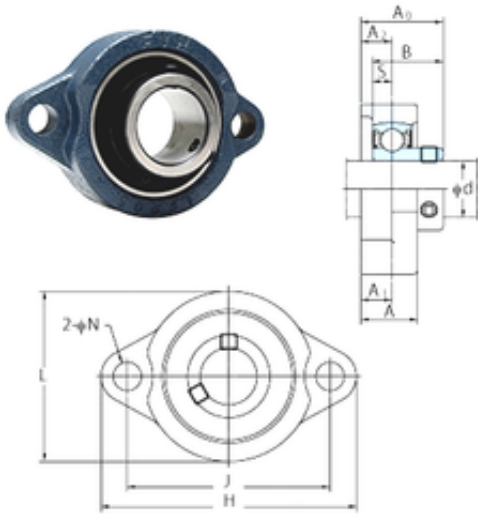

KFY MANUFACTURING MEXICO LIMITED

FYH BLF204-12 bearing units

Bearing No. BLF204-12

Bore Diameter	19,05 mm
d	19,05 mm
A0	29 mm
A	20 mm
A1	11 mm
B	25 mm
H	90 mm
J	71,5 mm
L	60 mm
N	10 mm
S	7 mm
Bolt (G)	M8
A2	11 mm
Weight	0,33 Kg
Dynamic load rating radial (C)	12,8 kN
Static load rating radial (C0)	6,65 kN

BLF204-12 Bearing 2D drawings and 3D CAD models