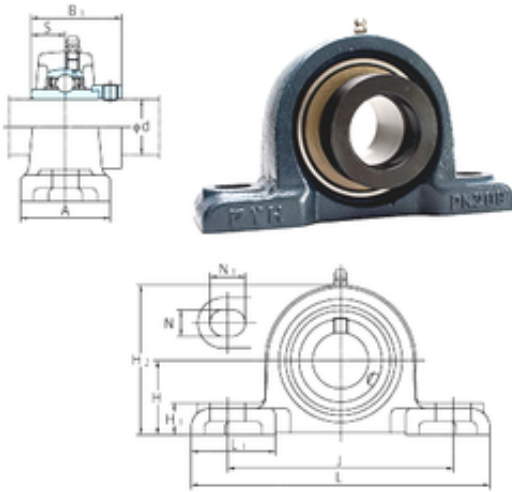

KFY MANUFACTURING MEXICO LIMITED

FYH NAPK203 bearing units

Bearing No. NAPK203

Bore Diameter	17 mm
d	17 mm
H	31,8 mm
A	41 mm
B1	43,7 mm
H1	14 mm
H2	63 mm
J	98 mm
L	133 mm
L1	45 mm
N	11 mm
N1	14 mm
S	17,1 mm
Bolt (G)	3/8
Weight	0,82 Kg
Basic dynamic load rating (C)	12,8 kN
Basic static load rating (C0)	6,65 kN

NAPK203 Bearing 2D drawings and 3D CAD models