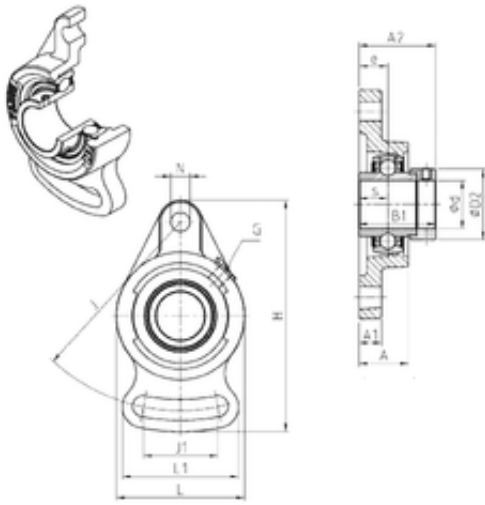

KFY MANUFACTURING MEXICO LIMITED

SNR EXFA209 bearing units

Bearing No. EXFA209

Bore Diameter	45 mm
d	45 mm
e	22 mm
s	21,4 mm
A	38 mm
A1	18 mm
B1	56,3 mm
D2	63,5 mm
H	181 mm
J	148 mm
L	108 mm
L1	90 mm
N	15 mm
Thread (G)	M6x1
A2	56,9 mm
J1	72 mm
Weight	2,5 Kg
Basic dynamic load rating (C)	31,85 kN

EXFA209 Bearing 2D drawings and 3D CAD models