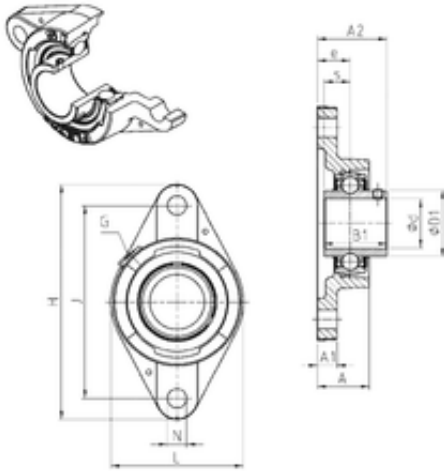

KFY MANUFACTURING MEXICO LIMITED

SNR UCFLE211 bearing units

Bearing No. UCFLE211

Bore Diameter	55 mm
d	55 mm
e	31 mm
s	22,2 mm
A	45,8 mm
A1	15 mm
B1	55,6 mm
D1	69 mm
H	222 mm
J	184 mm
L	134 mm
N	18 mm
Thread (G)	R1/8"
A2	64,4 mm
Weight	3,4 Kg
Basic dynamic load rating (C)	43,55 kN

UCFLE211 Bearing 2D drawings and 3D CAD models