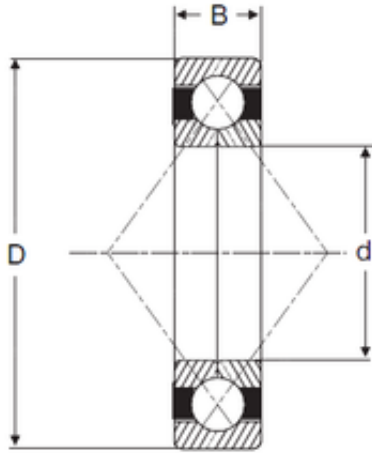

KFY MANUFACTURING MEXICO LIMITED

50 mm x 110 mm x 27 mm SIGMA QJ 310
angular contact ball bearings

Bearing No. QJ 310

Size	50x110x27 mm
Bore Diameter	50 mm
Outer Diameter	110 mm
Width	27 mm
d	50 mm
D	110 mm
B	27 mm
C	27 mm

QJ 310 Bearing 2D drawings and 3D CAD models