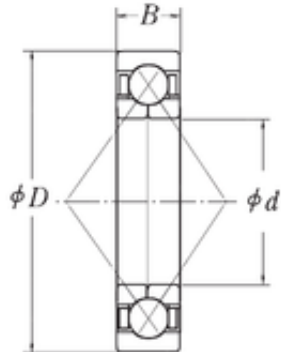

KFY MANUFACTURING MEXICO LIMITED

150 mm x 270 mm x 45 mm CYSD QJ230
angular contact ball bearings

Bearing No. QJ230

Size	150x270x45 mm
Bore Diameter	150 mm
Outer Diameter	270 mm
Width	45 mm
d	150 mm
D	270 mm
B	45 mm
C	45 mm
Weight	12,4 Kg
Basic dynamic load rating (C)	372 kN
Basic static load rating (C0)	302 kN
(Grease) Lubrication Speed	1400 r/min

QJ230 Bearing 2D drawings and 3D CAD models