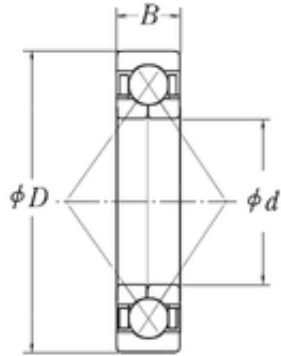

KFY MANUFACTURING MEXICO LIMITED

65 mm x 125 mm x 24 mm CYSD QJ214
angular contact ball bearings

Bearing No. QJ214

Size	65x125x24 mm
Bore Diameter	65 mm
Outer Diameter	125 mm
Width	24 mm
d	65 mm
D	125 mm
B	24 mm
C	24 mm
Weight	2,32 Kg
Basic dynamic load rating (C)	105 kN
Basic static load rating (C0)	102 kN
(Grease) Lubrication Speed	3400 r/min

QJ214 Bearing 2D drawings and 3D CAD models