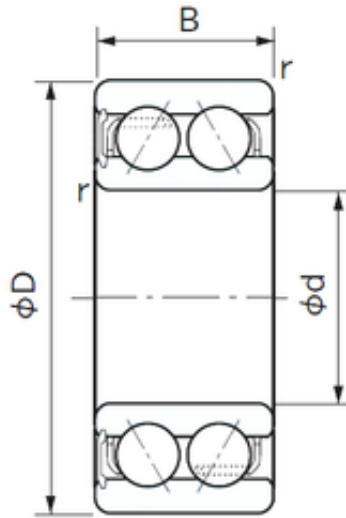

# KFY MANUFACTURING MEXICO LIMITED

35 mm x 72 mm x 27 mm NACHI 5207NS  
angular contact ball bearings

Bearing No. 5207NS

Size	35x72x27 mm
Bore Diameter	35 mm
Outer Diameter	72 mm
Width	27 mm
d	35 mm
D	72 mm
B	27 mm
C	27 mm
r min.	1.1 mm
Weight	0.430 Kg
Basic dynamic load rating (C)	35 kN
Basic static load rating (C0)	25,9 kN

5207NS Bearing 2D drawings and 3D CAD models