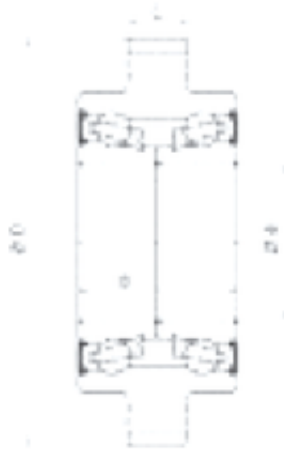

KFY MANUFACTURING MEXICO LIMITED

39,98 mm x 108 mm x 32 mm Fersa F16044
angular contact ball bearings

Bearing No. F16044

Size	39.98x108x32 mm
Bore Diameter	39,98 mm
Outer Diameter	108 mm
Width	32 mm
d	39,98 mm
D	108 mm
B	32 mm

F16044 Bearing 2D drawings and 3D CAD models