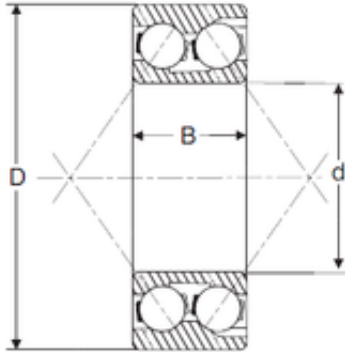

KFY MANUFACTURING MEXICO LIMITED

35 mm x 72 mm x 27 mm SIGMA 3207 angular contact ball bearings

Bearing No. 3207

Size	35x72x27 mm
Bore Diameter	35 mm
Outer Diameter	72 mm
Width	27 mm
d	35 mm
D	72 mm
B	27 mm
C	27 mm

3207 Bearing 2D drawings and 3D CAD models