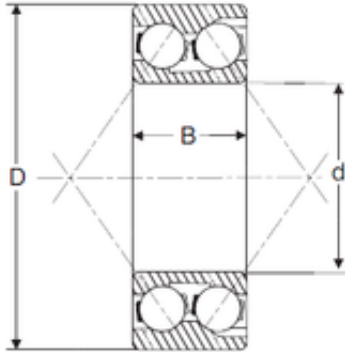

KFY MANUFACTURING MEXICO LIMITED

90 mm x 225 mm x 98,43 mm SIGMA 5418
angular contact ball bearings

Bearing No. 5418

Size	90x225x98.43 mm
Bore Diameter	90 mm
Outer Diameter	225 mm
Width	98,43 mm
d	90 mm
D	225 mm
B	98,43 mm
C	98,43 mm

5418 Bearing 2D drawings and 3D CAD models