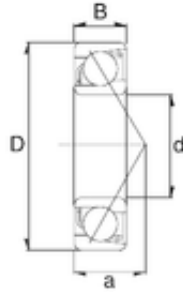

KFY MANUFACTURING MEXICO LIMITED

12 mm x 32 mm x 10 mm ZEN 7201B-2RS
angular contact ball bearings

Bearing No. 7201B-2RS

Size	12x32x10 mm
Bore Diameter	12 mm
Outer Diameter	32 mm
Width	10 mm
d	12 mm
D	32 mm
B	10 mm
C	10 mm
Weight	0,03 Kg
Basic dynamic load rating (C)	8,05 kN
Basic static load rating (C0)	3,74 kN
(Grease) Lubrication Speed	17500 r/min

7201B-2RS Bearing 2D drawings and 3D CAD models