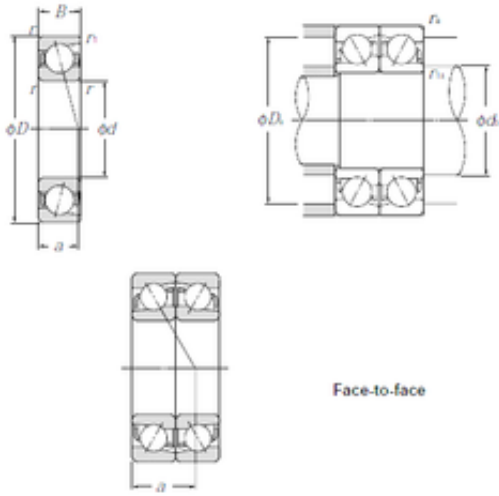

## 75 mm x 130 mm x 25 mm CYSD 7215CDF angular contact ball bearings

Bearing No. 7215CDF

Size	75x130x25 mm
Bore Diameter	75 mm
Outer Diameter	130 mm
Width	25 mm
d	75 mm
D	130 mm
B	25 mm
C	25 mm
Angle ( ° )	15 °
r min.	1,5 mm
2B	50 mm
Weight	2,28 Kg
Basic dynamic load rating (C)	129 kN
Basic static load rating (C0)	131 kN
(Grease) Lubrication Speed	6200 r/min