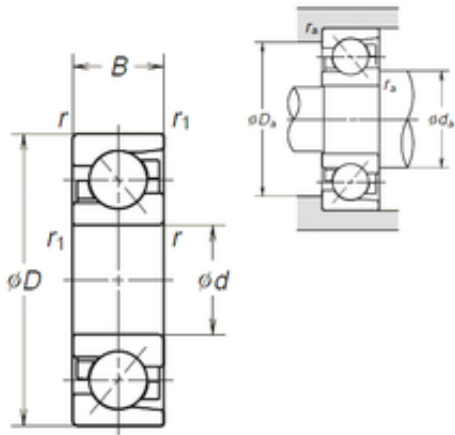

KFY MANUFACTURING MEXICO LIMITED

45 mm x 100 mm x 25 mm NSK 7309BEA angular contact ball bearings

Bearing No. 7309BEA

Size	45x100x25 mm
Bore Diameter	45 mm
Outer Diameter	100 mm
Width	25 mm
d	45 mm
D	100 mm
B	25 mm
C	25 mm
r min.	1,5 mm
r1 min.	1 mm
da min.	54 mm
Da max.	91 mm
db min	51 mm
ra max.	1,5 mm
rb max.	1 mm
Db max	94 mm
Basic dynamic load rating (C)	59,5 kN

7309BEA Bearing 2D drawings and 3D CAD models