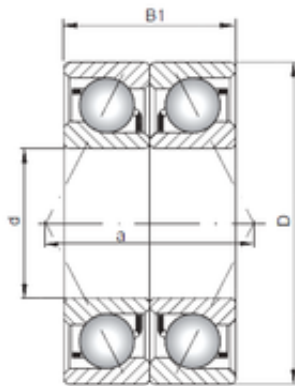

## ISO 7322 CDB angular contact ball bearings

Bearing No. 7322 CDB

Size	110x240x100 mm
Bore Diameter	110 mm
Outer Diameter	240 mm
Width	100 mm
d	110 mm
D	240 mm
B1	100 mm
Angle ( )	15 °
a	97,7 mm

7322 CDB Bearing 2D drawings and 3D CAD models