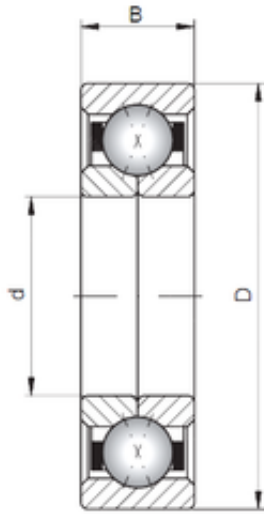

KFY MANUFACTURING MEXICO LIMITED

ISO QJ230 angular contact ball bearings

Bearing No. QJ230

Size	150x270x45 mm
Bore Diameter	150 mm
Outer Diameter	270 mm
Width	45 mm
d	150 mm
D	270 mm
B1	45 mm
C	45 mm

QJ230 Bearing 2D drawings and 3D CAD models