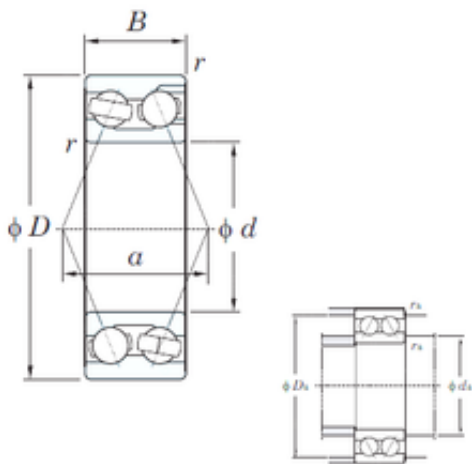

KFY MANUFACTURING MEXICO LIMITED

30 mm x 72 mm x 30.2 mm KOYO 3306 angular contact ball bearings

Bearing No. 3306

3306 Bearing 2D drawings and 3D CAD models

Size	30x72x30.2 mm
Bore Diameter	30 mm
Outer Diameter	72 mm
Width	30.2 mm
d	30 mm
D	72 mm
B	30.2 mm
C	30.2 mm
a	47.2 mm
r min.	1.1 mm
da min.	37 mm
Da max.	65 mm
ra max.	1 mm
Weight	0.585 Kg
Basic dynamic load rating (C)	38.1 kN
Basic static load rating (C0)	36.1 kN
(Grease) Lubrication Speed	5800 r/min
Bearing No.	3306
r(min)	1.1
Cr	47.7
C0r	36.1
Cu	1.85
Grease lub.	5800
Oil lub.	7800
da(min)	37

KFY MANUFACTURING MEXICO LIMITED

da(max)	-
Da(max)	65
ra(max)	1
(Refer.)Mass(kg)	0.585