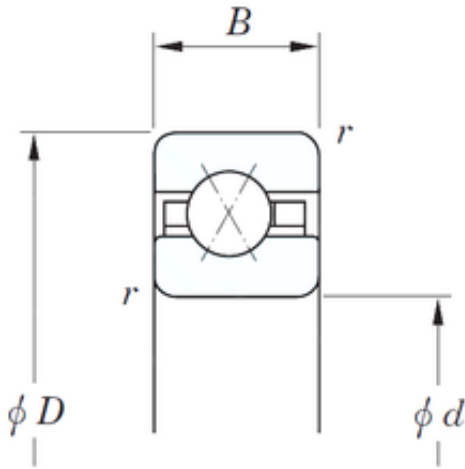

## 304,8 mm x 323,85 mm x 9,525 mm KOYO KCX120 angular contact ball bearings

Bearing No. KCX120

Size	304.8x323.85x9.525 mm
Bore Diameter	304,8 mm
Outer Diameter	323,85 mm
Width	9,525 mm
d	304,8 mm
D	323,85 mm
B	9,525 mm
C	9,525 mm
r	1 mm
Weight	0,567 Kg
Basic dynamic load rating (C)	13,1 kN
Bearing No.	KCX120
r(min)	1
Cr	13.1
C0r	29.2
Mass(kg)	0.567