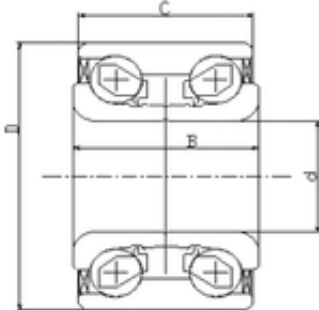

KFY MANUFACTURING MEXICO LIMITED

35 mm x 65 mm x 35 mm ILJIN IJ111013
angular contact ball bearings

Bearing No. IJ111013

Size	35x65x35 mm
Bore Diameter	35 mm
Outer Diameter	65 mm
Width	35 mm
d	35 mm
D	65 mm
B	35 mm
C	35 mm

IJ111013 Bearing 2D drawings and 3D CAD models