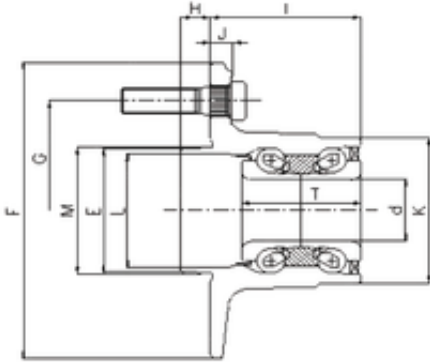

## ILJIN IJ122009 angular contact ball bearings

Bearing No. IJ122009

Bore Diameter	35 mm
d	35 mm
I	49 mm
K	76 mm
E	64,95 mm
F	136,6 mm
G	110 mm
H	25 mm
J	12,3 mm
L	57 mm
M	69,95 mm
T	45 mm

IJ122009 Bearing 2D drawings and 3D CAD models