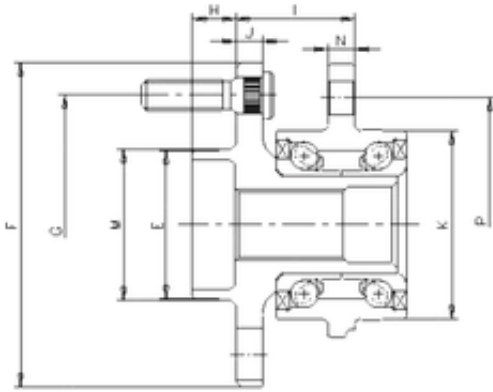

KFY MANUFACTURING MEXICO LIMITED

ILJIN IJ123023 angular contact ball bearings

Bearing No. IJ123023

P	112 mm
I	37,4 mm
E	56,8 mm
F	126 mm
G	100 mm
H	17,4 mm
J	10,5 mm
K	86,45 mm
M	60,8 mm
N	12,2 mm
1	Wheel Bearing

IJ123023 Bearing 2D drawings and 3D CAD models