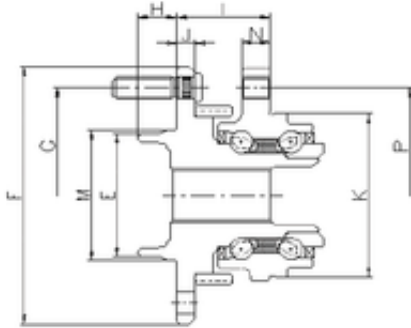

KFY MANUFACTURING MEXICO LIMITED

ILJIN IJ133006 angular contact ball bearings

Bearing No. IJ133006

P	84 mm
I	78 mm
E	56,4 mm
F	136 mm
G	100 mm
H	21,9 mm
J	12,5 mm
K	60 mm
M	56,9 mm
N	12,5 mm
1	Wheel Bearing

IJ133006 Bearing 2D drawings and 3D CAD models