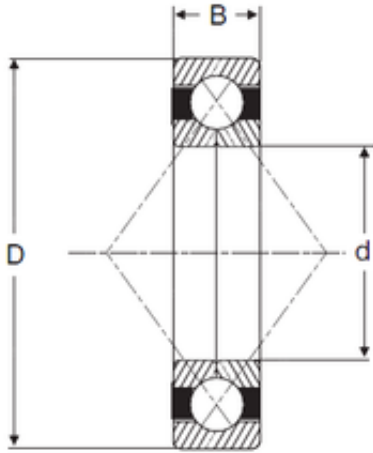

# KFY MANUFACTURING MEXICO LIMITED

25,4 mm x 57,15 mm x 15,875 mm SIGMA QJL  
1 angular contact ball bearings

Bearing No. QJL 1

|                |                      |
|----------------|----------------------|
| Size           | 25.4x57.15x15.875 mm |
| Bore Diameter  | 25,4 mm              |
| Outer Diameter | 57,15 mm             |
| Width          | 15,875 mm            |
| d              | 25,4 mm              |
| D              | 57,15 mm             |
| B              | 15,875 mm            |
| C              | 15,875 mm            |

QJL 1 Bearing 2D drawings and 3D CAD models