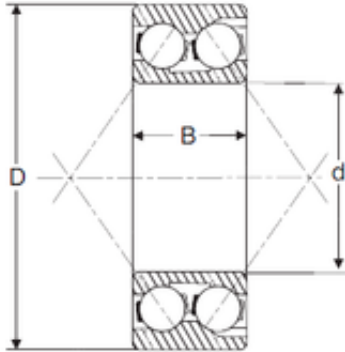

KFY MANUFACTURING MEXICO LIMITED

45 mm x 85 mm x 30,2 mm SIGMA 3209
angular contact ball bearings

Bearing No. 3209

| | |
|----------------|---------------|
| Size | 45x85x30.2 mm |
| Bore Diameter | 45 mm |
| Outer Diameter | 85 mm |
| Width | 30,2 mm |
| d | 45 mm |
| D | 85 mm |
| B | 30,2 mm |
| C | 30,2 mm |

3209 Bearing 2D drawings and 3D CAD models