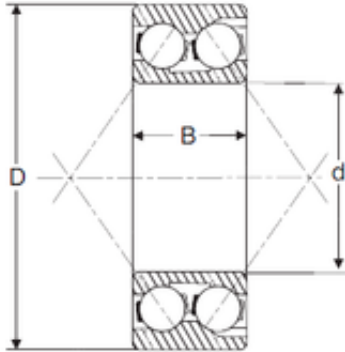

KFY MANUFACTURING MEXICO LIMITED

25 mm x 62 mm x 25,4 mm SIGMA 3305
angular contact ball bearings

Bearing No. 3305

Size	25x62x25.4 mm
Bore Diameter	25 mm
Outer Diameter	62 mm
Width	25,4 mm
d	25 mm
D	62 mm
B	25,4 mm
C	25,4 mm

3305 Bearing 2D drawings and 3D CAD models