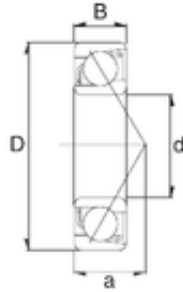

# KFY MANUFACTURING MEXICO LIMITED

25 mm x 52 mm x 15 mm ZEN S7205B angular contact ball bearings

Bearing No. S7205B

Size	25x52x15 mm
Bore Diameter	25 mm
Outer Diameter	52 mm
Width	15 mm
d	25 mm
D	52 mm
B	15 mm
C	15 mm
Weight	0,12 Kg
Basic dynamic load rating (C)	16,4 kN
Basic static load rating (C0)	9,35 kN
(Grease) Lubrication Speed	11000 r/min

S7205B Bearing 2D drawings and 3D CAD models