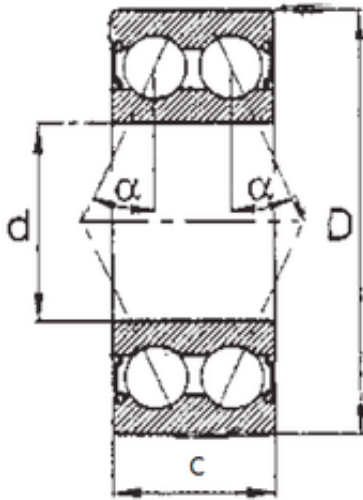

KFY MANUFACTURING MEXICO LIMITED

70 mm x 125 mm x 39,688 mm FBJ 5214-2RS
angular contact ball bearings

Bearing No. 5214-2RS

Size	70x125x39.688 mm
Bore Diameter	70 mm
Outer Diameter	125 mm
Width	39,688 mm
d	70 mm
D	125 mm
B	39,688 mm
C	39,688 mm
Angle ()	25 °
Weight	1,81 Kg
Basic dynamic load rating (C)	94,5 kN
Basic static load rating (C0)	82,6 kN
(Grease) Lubrication Speed	3100 r/min

5214-2RS Bearing 2D drawings and 3D CAD models