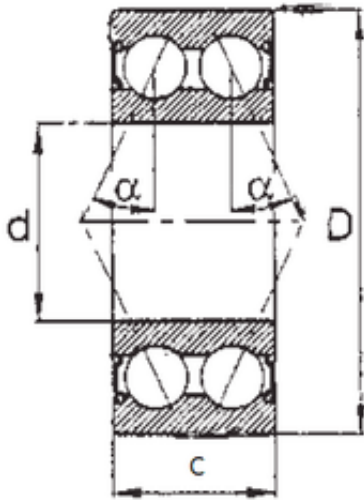

# KFY MANUFACTURING MEXICO LIMITED

20 mm x 52 mm x 22,2 mm FBJ 5304-2RS  
angular contact ball bearings

Bearing No. 5304-2RS

Size	20x52x22.2 mm
Bore Diameter	20 mm
Outer Diameter	52 mm
Width	22,2 mm
d	20 mm
D	52 mm
B	22,2 mm
C	22,2 mm
Angle ( )	25 °
Weight	0,217 Kg
Basic dynamic load rating (C)	20,6 kN
Basic static load rating (C0)	12,7 kN
(Grease) Lubrication Speed	8000 r/min

5304-2RS Bearing 2D drawings and 3D CAD models