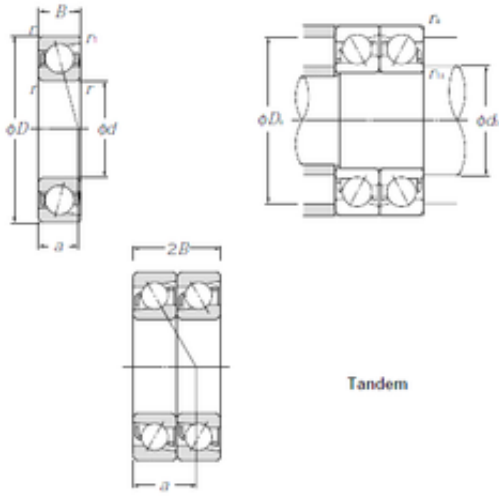

KFY MANUFACTURING MEXICO LIMITED

35 mm x 62 mm x 14 mm CYSD 7007DT
angular contact ball bearings

Bearing No. 7007DT

Size	35x62x14 mm
Bore Diameter	35 mm
Outer Diameter	62 mm
Width	14 mm
d	35 mm
D	62 mm
B	14 mm
C	14 mm
Angle ()	25 °
r min.	1 mm
2B	28 mm
Weight	0,36 Kg
Basic dynamic load rating (C)	28,5 kN
Basic static load rating (C0)	25,1 kN
(Grease) Lubrication Speed	9400 r/min

7007DT Bearing 2D drawings and 3D CAD models