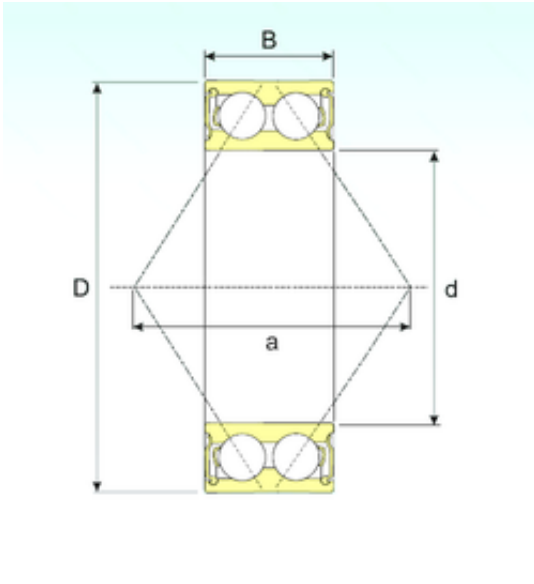

KFY MANUFACTURING MEXICO LIMITED

3314-2RS Bearing 2D drawings and 3D CAD models

70 mm x 150 mm x 63,5 mm ISB 3314-2RS
angular contact ball bearings

Bearing No. 3314-2RS

Size	70x150x63.5 mm
Bore Diameter	70 mm
Outer Diameter	150 mm
Width	63,5 mm
d	70 mm
D	150 mm
B	63,5 mm
C	63,5 mm
a	89 mm
Weight	5,05 Kg
Basic dynamic load rating (C)	159,74 kN
Basic static load rating (C0)	122,5 kN